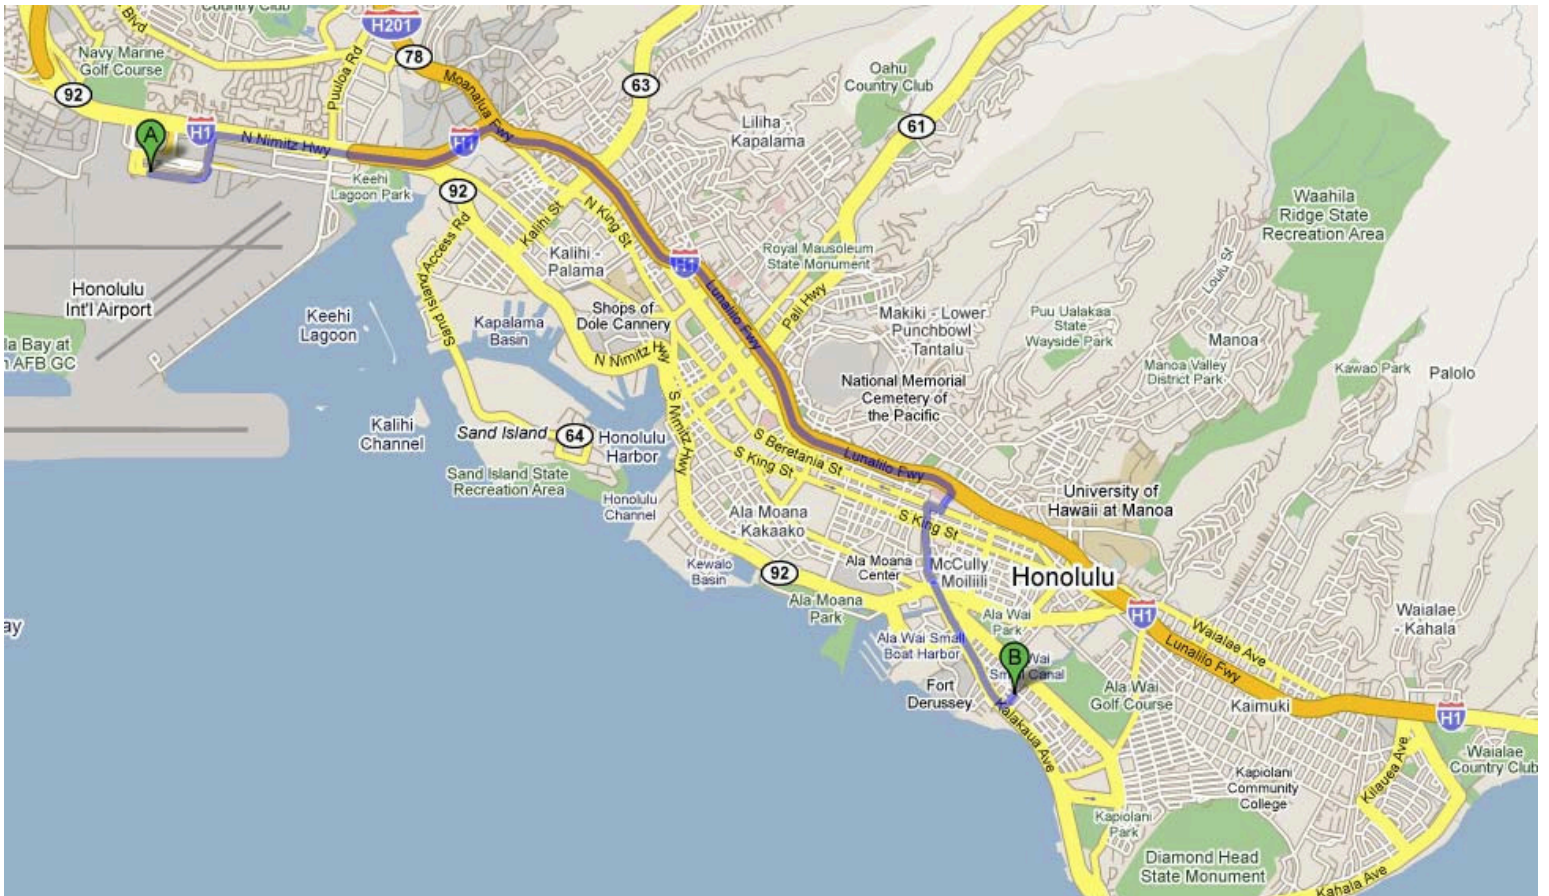

Driving directions to Waikiki Place Condos

Suggested routes

I-H1 E **18 mins**
8.8 mi

Ala Moana Blvd/HI-92 19 mins
8.4 mi

A Honolulu Airport

1. Head **east** on **Arrivals** 0.3 mi
2. Take the ramp to **I-H1 E** 0.3 mi
3. Keep **right** at the fork, follow signs for **I-H1/Honolulu** and merge onto **I-H1 E** 6.3 mi
4. Take exit **23** for **Punahou St** 0.2 mi
5. Turn **right** at **Punahou St** 0.1 mi
6. Turn **right** at **S Beretania St** 0.1 mi
7. Turn **left** at **Kalakaua Ave** 1.4 mi
8. Turn **left** at **Seaside Ave** 272 ft
Destination will be on the left

B Waikiki Place Condos
364 Seaside Ave
Honolulu, HI 96815

LEAVING AIRPORT

ARRIVING AT MARINE SURF (364 Seaside Ave)